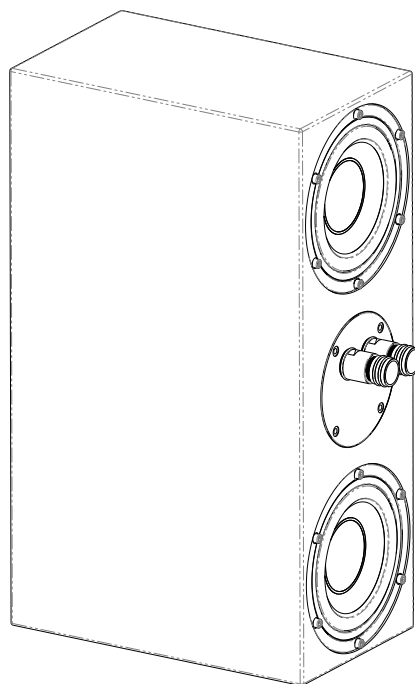

## Components & Fasteners

- 1 Amphon Bracket Adapter
- 2 K&M Bracket 24481-000-55
- 3 M6 Lock Nut
- 4 M6 Bolt
- 5 M6 Washer
- 6 M4 Bolt
- 7 3 mm Hex Key
- 8 5 mm Hex Key
- 9 Wrench/Spanner 10mm/13mm

## Amphon Adaptor & K&M Mount Dimensions (mm)

① Remove connection-post screws (4 screws)

② Position adaptor bracket and affix (4 screws)

- ③ Affix wall-mount plate to wall using 6 x mounting bolts

- ④ Remove adjustable U-bracket from wall-mount ie. bolts (2), washers (2), locknuts (2), and locknut cap (2)