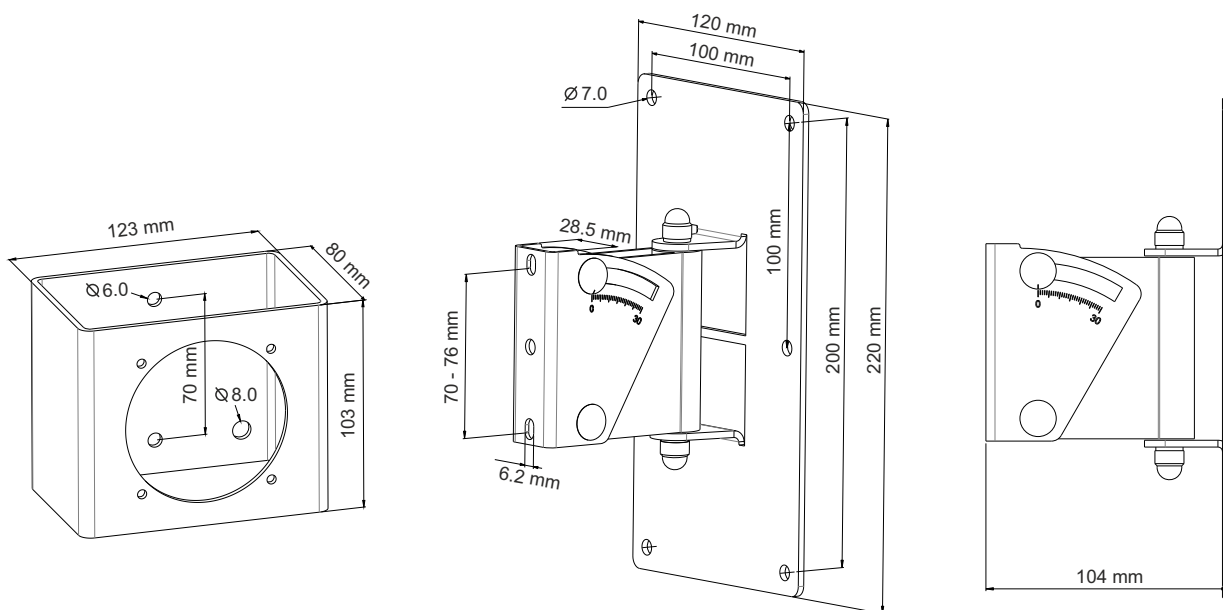

## Amphon Adaptor & K&M Mount Dimensions (mm)

① Remove connection-post screws (4 screws)

② Position adaptor bracket and affix (4 screws)

- ③ Affix wall-mount plate to wall using 6 x mounting bolts

- ④ Remove adjustable U-bracket from wall-mount ie. bolts (2), washers (2), locknuts (2), and locknut cap (2)