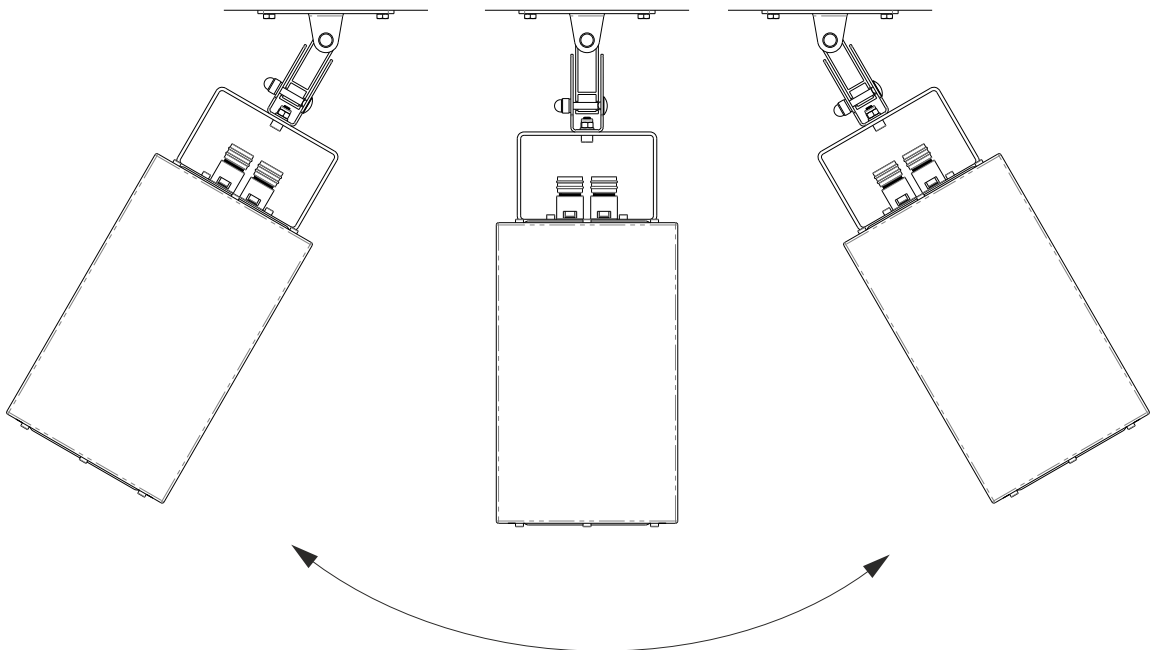

## Amphon Adaptor & K&M Mount Dimensions (mm)

① Remove connection-post screws (4 screws)

② Position adaptor bracket and affix (4 screws)

- ③ Affix wall-mount plate to wall using 6 x mounting bolts

- ④ Remove adjustable U-bracket from wall-mount ie. bolts (2), washers (2), locknuts (2), and locknut cap (2)

- ⑤ Attach adjustable U-bracket to speaker adaptor-bracket using bolts (2), washers (2), and locknuts (2)

- ⑥ Slide speaker with mounting-assembly into place over wall-mount

- ⑦ Insert bolts (2), washers (2), locknuts (2), and locknut caps (2) to fasten adjustable U-bracket to wall-mount

- ⑧ Set desired monitor tilt-angle (eg. 30 degrees pictured) and tighten adjustable hinge bolts

- ⑨ Adjust lateral monitor toe-in angle accordingly