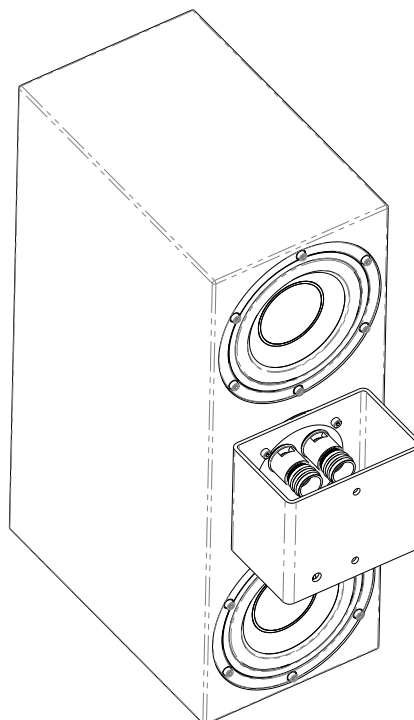

## Components & Fasteners

- 1 Amphon Bracket Adapter
- 2 K&M Bracket 24481-000-55
- 3 M6 Lock Nut
- 4 M6 Bolt
- 5 M6 Washer
- 6 M4 Bolt
- 7 3 mm Hex Key
- 8 5 mm Hex Key
- 9 Wrench/Spanner 10mm/13mm

## Amphon Adaptor & K&M Mount Dimensions (mm)

① Remove connection-post screws (4 screws)

② Position adaptor bracket and affix (4 screws)

- ③ Affix wall-mount plate to wall using 6 x mounting bolts

- ④ Remove adjustable U-bracket from wall-mount ie. bolts (2), washers (2), locknuts (2), and locknut cap (2)