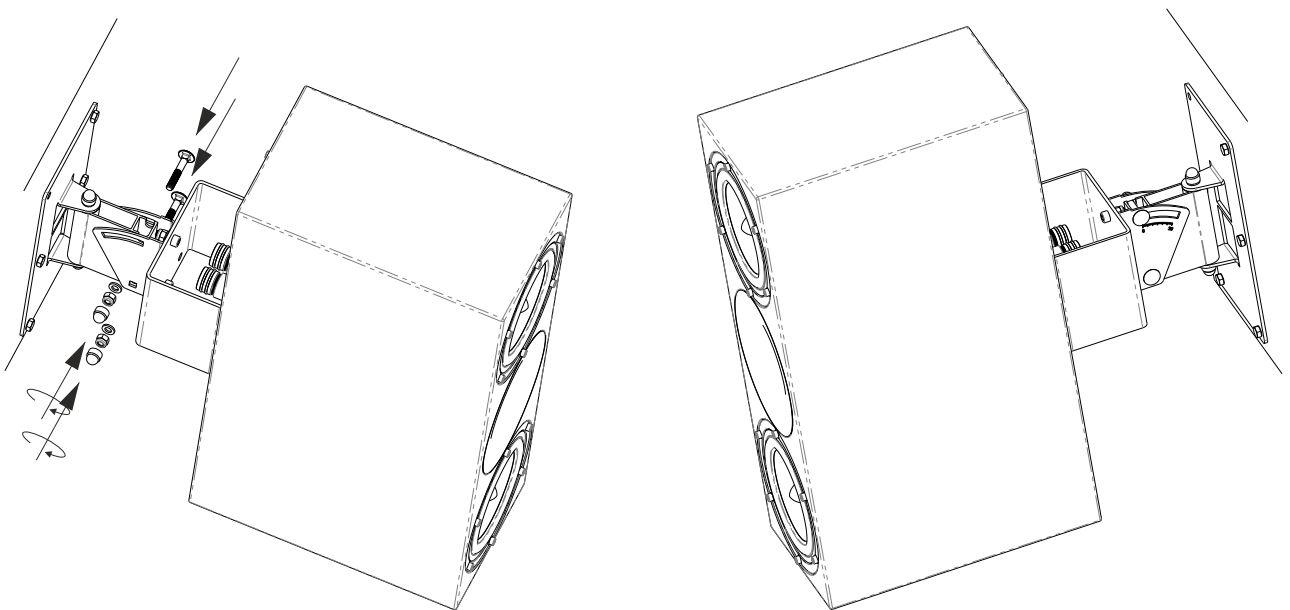

- ⑦ Insert bolts (2), washers (2), locknuts (2), and locknut caps (2) to fasten adjustable U-bracket to wall-mount