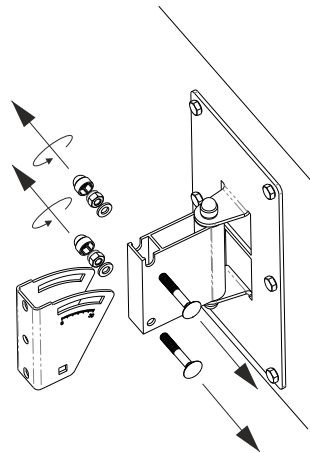

## Components & Fasteners

- 1 Amphon Bracket Adapter
- 2 K&M Bracket 24481-000-55
- 3 M6 Lock Nut
- 4 M6 Bolt
- 5 M6 Washer
- 6 M4 Bolt
- 7 3 mm Hex Key
- 8 5 mm Hex Key
- 9 Wrench/Spanner 10mm/13mm

## Amphon Adaptor & K&M Mount Dimensions (mm)

① Remove connection-post screws (4 screws)

② Position adaptor bracket and affix (4 screws)

- ③ Affix wall-mount plate to wall using 6 x mounting bolts

- ④ Remove adjustable U-bracket from wall-mount ie. bolts (2), washers (2), locknuts (2), and locknut cap (2)

- ⑤ Attach adjustable U-bracket to speaker adaptor-bracket using bolts (2), washers (2), and locknuts (2)

- ⑥ Slide speaker with mounting-assembly into place over wall-mount

- ⑦ Insert bolts (2), washers (2), locknuts (2), and locknut caps (2) to fasten adjustable U-bracket to wall-mount

- ⑧ Set desired monitor tilt-angle (eg. 30 degrees pictured) and tighten adjustable hinge bolts

- ⑨ Adjust lateral monitor toe-in angle accordingly