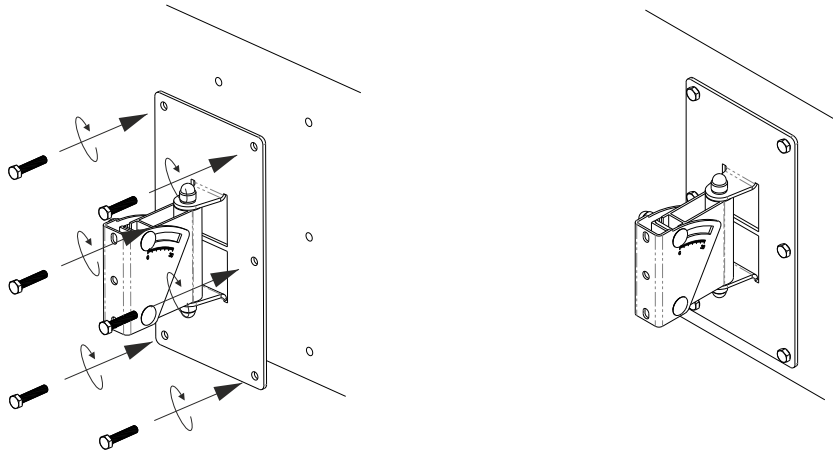

## Amphon Adaptor & K&M Mount Dimensions (mm)

① Remove connection-post screws (4 screws)

② Position adaptor bracket and affix (4 screws)

- ③ Affix wall-mount plate to wall using 6 x mounting bolts

- ④ Remove adjustable U-bracket from wall-mount ie. bolts (2), washers (2), locknuts (2), and locknut cap (2)

- ⑤ Attach adjustable U-bracket to speaker adaptor-bracket using bolts (2), washers (2), and locknuts (2)

- ⑥ Slide speaker with mounting-assembly into place over wall-mount

- ⑦ Insert bolts (2), washers (2), locknuts (2), and locknut caps (2) to fasten adjustable U-bracket to wall-mount

- ⑧ Set desired monitor tilt-angle (eg. 30 degrees pictured) and tighten adjustable hinge bolts

- ⑨ Adjust lateral monitor toe-in angle accordingly