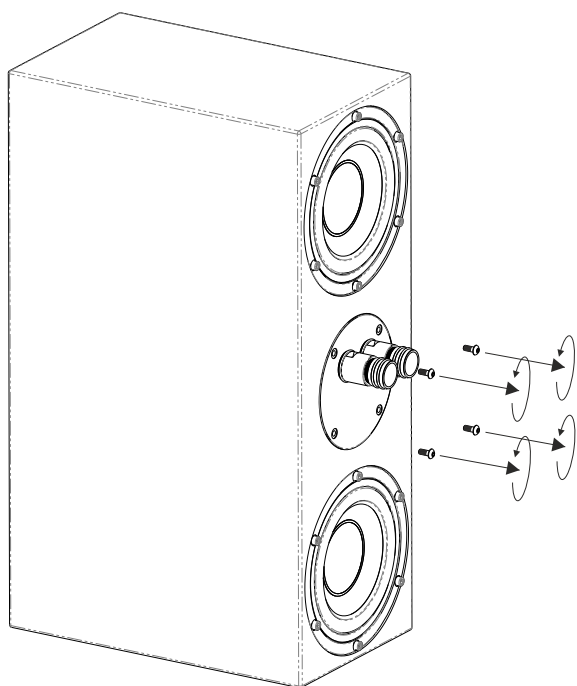

## Components & Fasteners

- 1 Amphon Bracket Adapter
- 2 K&M Bracket 24481-000-55
- 3 M6 Lock Nut
- 4 M6 Bolt
- 5 M6 Washer
- 6 M4 Bolt
- 7 3 mm Hex Key
- 8 5 mm Hex Key
- 9 Wrench/Spanner 10mm/13mm

## Amphon Adaptor & K&M Mount Dimensions (mm)

① Remove connection-post screws (4 screws)

② Position adaptor bracket and affix (4 screws)

- ③ Affix wall-mount plate to wall using 6 x mounting bolts

- ④ Remove adjustable U-bracket from wall-mount ie. bolts (2), washers (2), locknuts (2), and locknut cap (2)