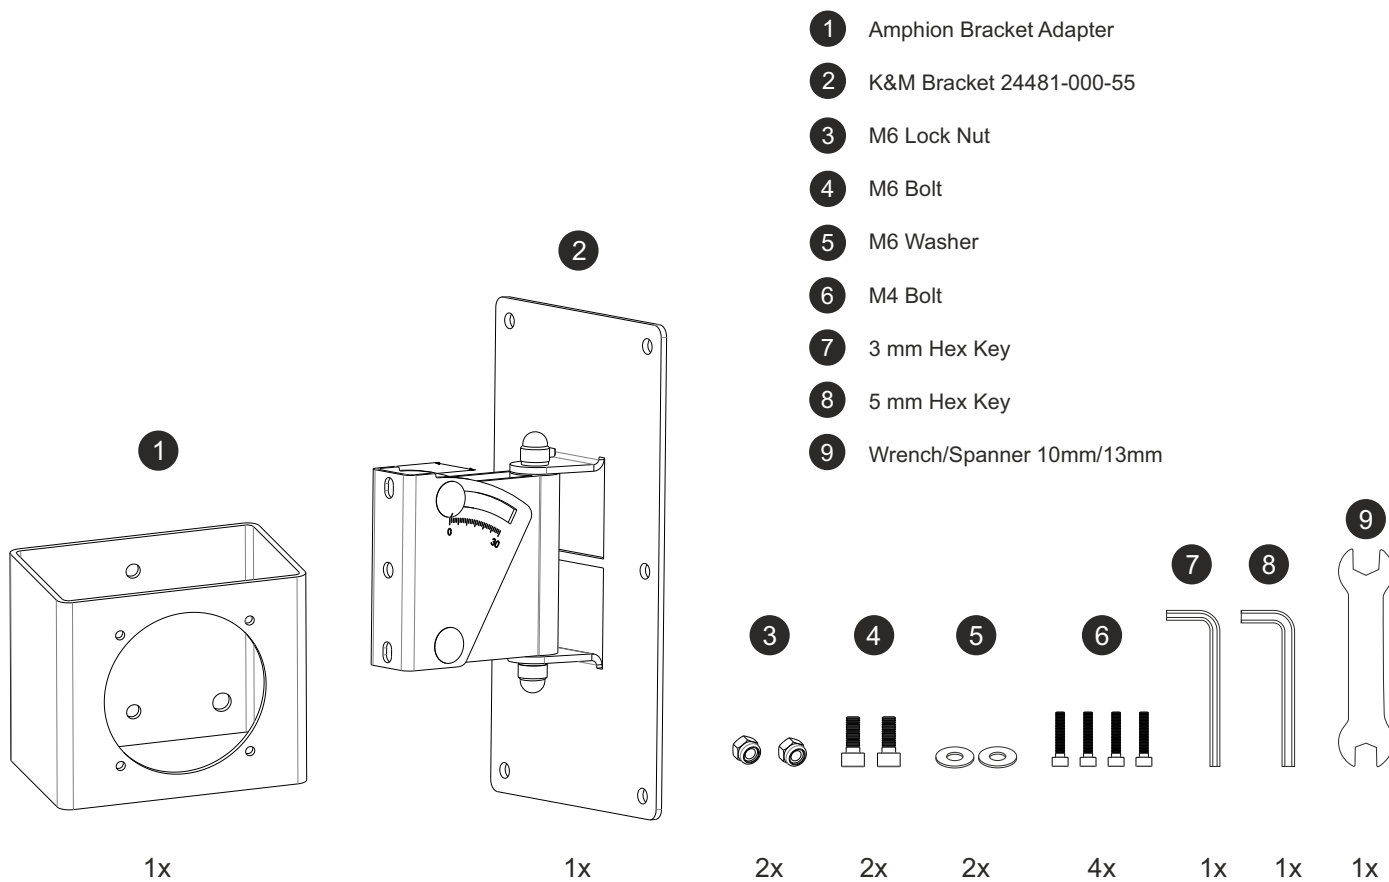

❗ See your local Distributor or Dealer for specific information on Price | Parts | Installation

❗ This mount-system is a combination of an Amphion adaptor and a 3rd-Party ceiling/wall mount

❗ Amphion recommends that a professional installer or qualified tradesperson install this system

## Components & Fasteners

- 1 Amphon Bracket Adapter
- 2 K&M Bracket 24481-000-55
- 3 M6 Lock Nut
- 4 M6 Bolt
- 5 M6 Washer
- 6 M4 Bolt
- 7 3 mm Hex Key
- 8 5 mm Hex Key
- 9 Wrench/Spanner 10mm/13mm

## Amphon Adaptor & K&M Mount Dimensions (mm)

① Remove connection-post screws (4 screws)

② Position adaptor bracket and affix (4 screws)

- ③ Affix wall-mount plate to wall using 6 x mounting bolts

- ④ Remove adjustable U-bracket from wall-mount ie. bolts (2), washers (2), locknuts (2), and locknut cap (2)