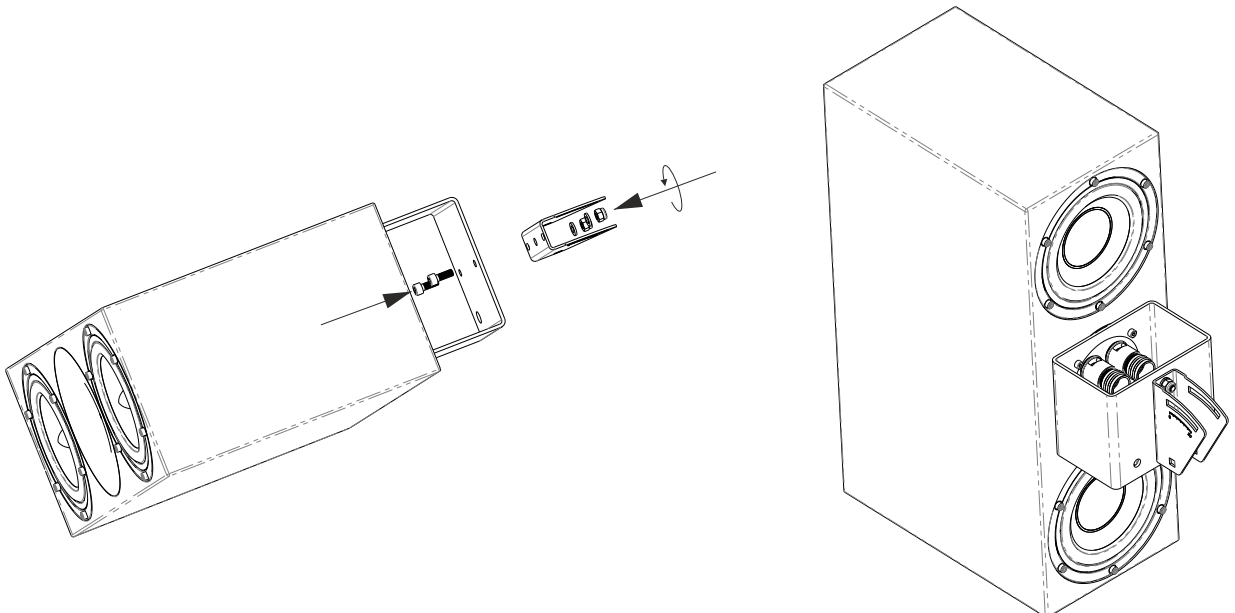

## Amphon Adaptor & K&M Mount Dimensions (mm)

① Remove connection-post screws (4 screws)

② Position adaptor bracket and affix (4 screws)

- ③ Affix wall-mount plate to wall using 6 x mounting bolts

- ④ Remove adjustable U-bracket from wall-mount ie. bolts (2), washers (2), locknuts (2), and locknut cap (2)

- ⑤ Attach adjustable U-bracket to speaker adaptor-bracket using bolts (2), washers (2), and locknuts (2)

- ⑥ Slide speaker with mounting-assembly into place over wall-mount

- ⑦ Insert bolts (2), washers (2), locknuts (2), and locknut caps (2) to fasten adjustable U-bracket to wall-mount