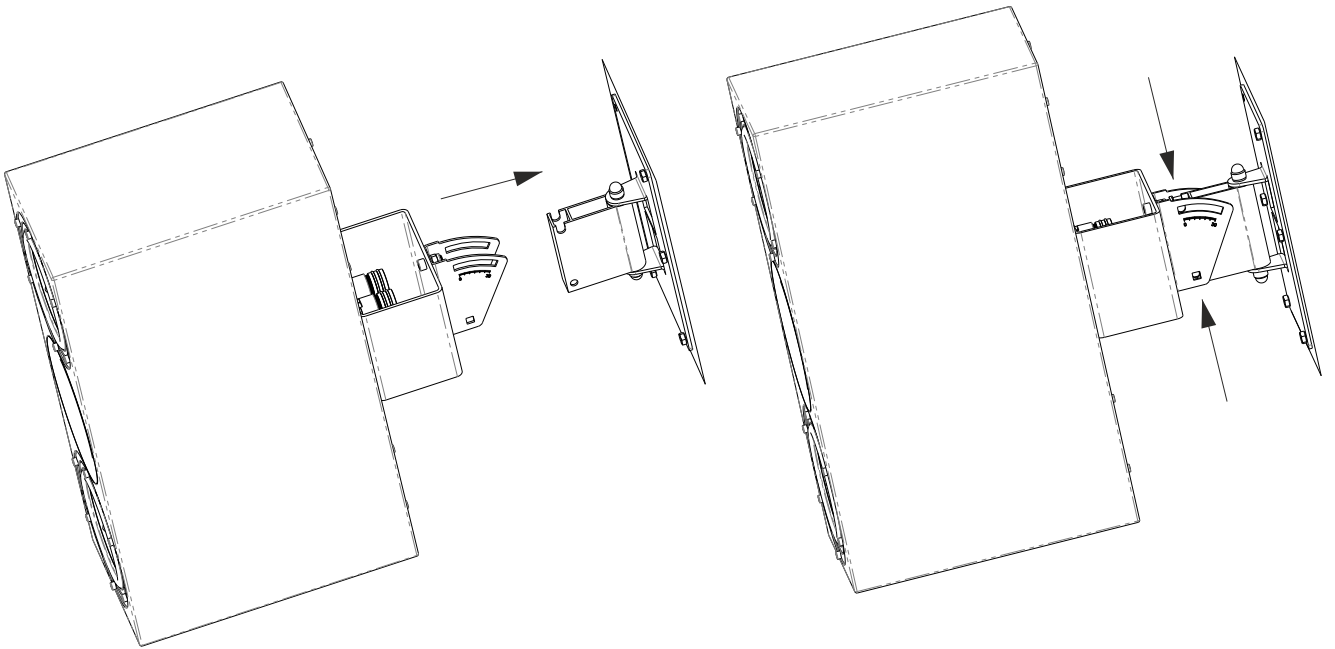

## Amphon Adaptor & K&M Mount Dimensions (mm)

① Remove connection-post screws (4 screws)

② Position adaptor bracket and affix (4 screws)

- ③ Affix wall-mount plate to wall using 6 x mounting bolts

- ④ Remove adjustable U-bracket from wall-mount ie. bolts (2), washers (2), locknuts (2), and locknut cap (2)

- ⑤ Attach adjustable U-bracket to speaker adaptor-bracket using bolts (2), washers (2), and locknuts (2)

- ⑥ Slide speaker with mounting-assembly into place over wall-mount

- ⑦ Insert bolts (2), washers (2), locknuts (2), and locknut caps (2) to fasten adjustable U-bracket to wall-mount

- ⑧ Set desired monitor tilt-angle (eg. 30 degrees pictured) and tighten adjustable hinge bolts

- ⑨ Adjust lateral monitor toe-in angle accordingly