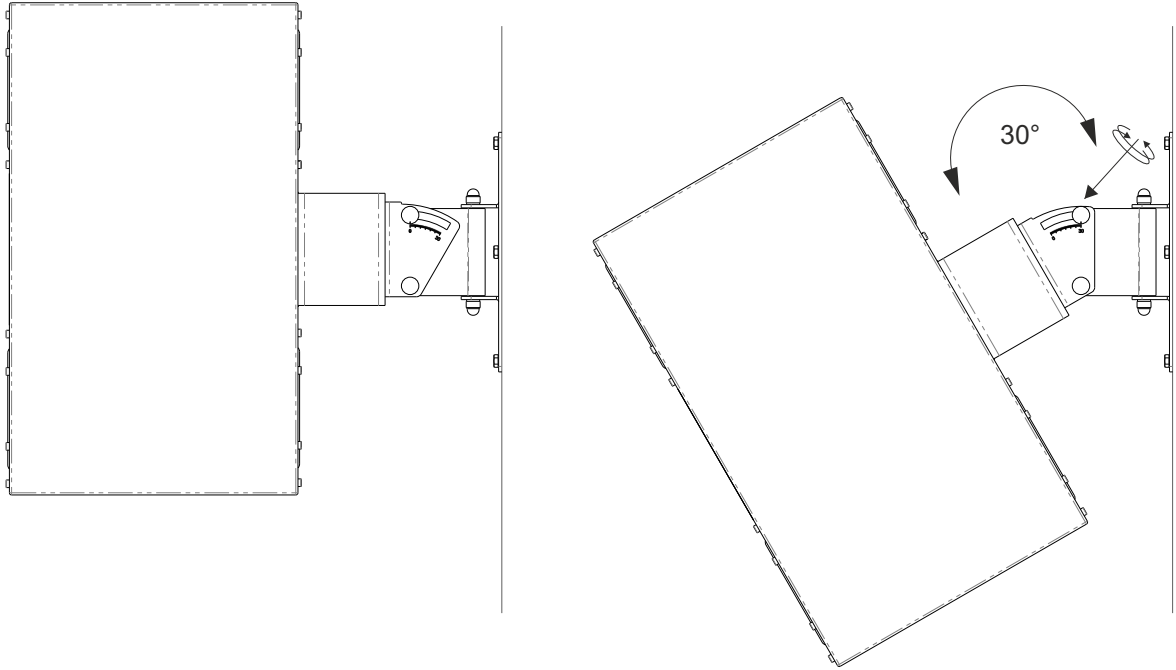

## Amphon Adaptor & K&M Mount Dimensions (mm)

① Remove connection-post screws (4 screws)

② Position adaptor bracket and affix (4 screws)

- ③ Affix wall-mount plate to wall using 6 x mounting bolts

- ④ Remove adjustable U-bracket from wall-mount ie. bolts (2), washers (2), locknuts (2), and locknut cap (2)

- ⑤ Attach adjustable U-bracket to speaker adaptor-bracket using bolts (2), washers (2), and locknuts (2)

- ⑥ Slide speaker with mounting-assembly into place over wall-mount

- ⑦ Insert bolts (2), washers (2), locknuts (2), and locknut caps (2) to fasten adjustable U-bracket to wall-mount

- ⑧ Set desired monitor tilt-angle (eg. 30 degrees pictured) and tighten adjustable hinge bolts

- ⑨ Adjust lateral monitor toe-in angle accordingly