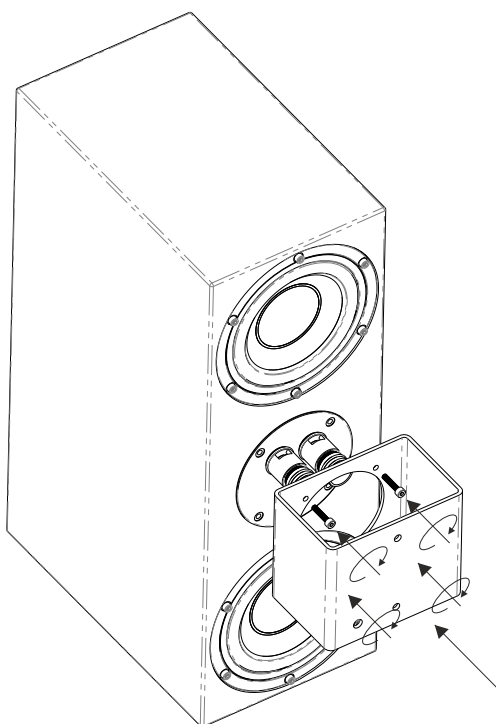

## Components & Fasteners

- 1 Amphon Bracket Adapter
- 2 K&M Bracket 24481-000-55
- 3 M6 Lock Nut
- 4 M6 Bolt
- 5 M6 Washer
- 6 M4 Bolt
- 7 3 mm Hex Key
- 8 5 mm Hex Key
- 9 Wrench/Spanner 10mm/13mm

## Amphon Adaptor & K&M Mount Dimensions (mm)

① Remove connection-post screws (4 screws)

② Position adaptor bracket and affix (4 screws)

- ③ Affix wall-mount plate to wall using 6 x mounting bolts

- ④ Remove adjustable U-bracket from wall-mount ie. bolts (2), washers (2), locknuts (2), and locknut cap (2)